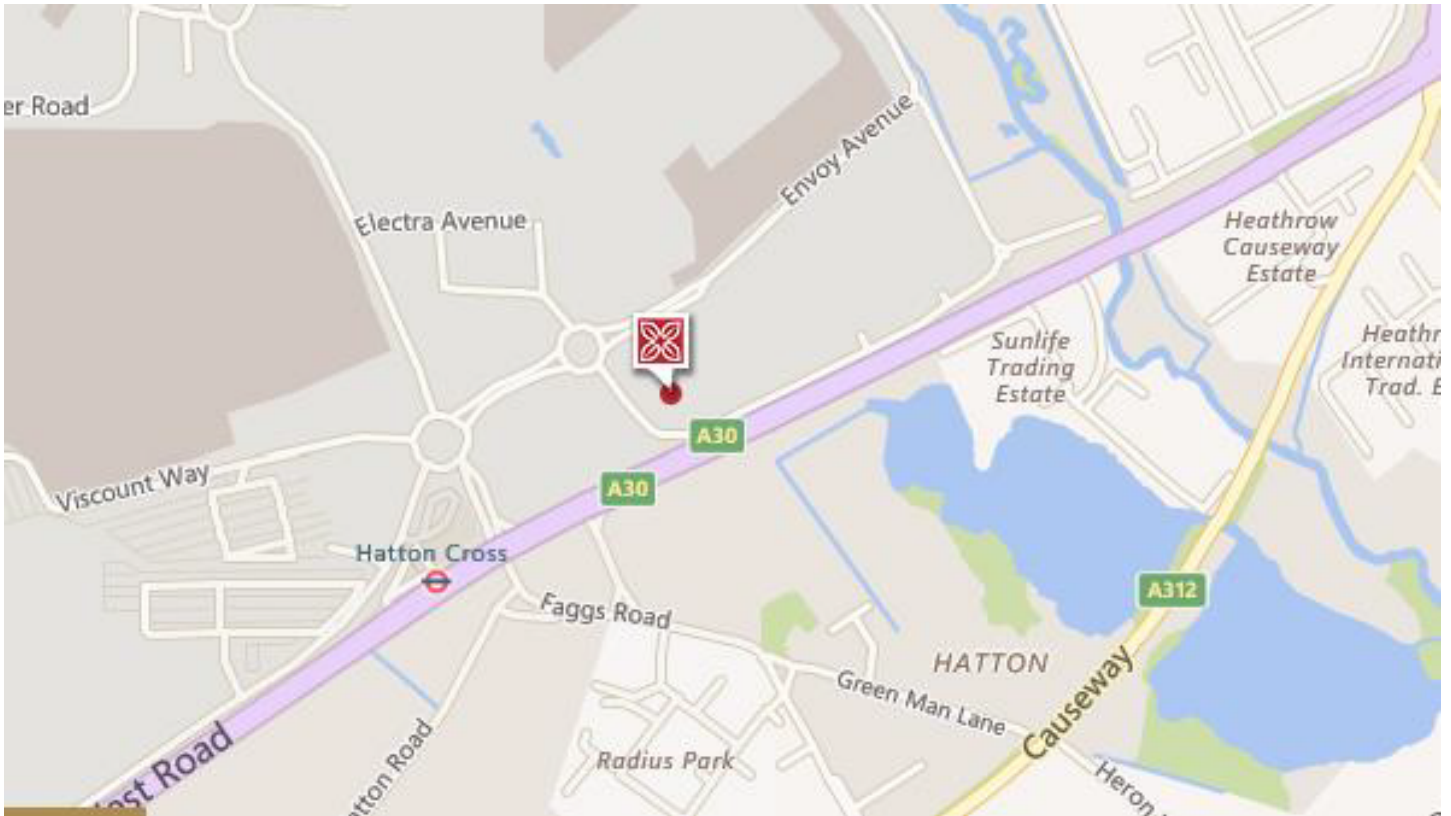

About the Hilton Garden Inn London - Heathrow

Hilton Garden Inn London Heathrow Airport hotel offers the perfect accommodations for all travellers flying to/from all Heathrow terminals.

The Hoppa Bus routes and Hatton Cross Underground Station are within easy walking distance, providing convenient access to central London.

The underground station is also just one stop from Terminals 1, 2 and 3, and two stops from Terminals 4 and 5; making your journey to catch a flight quick and hassle free.

Check the latest arrival/departure times with their live flight information screens.

Car parking is free as well!

About the Hilton Garden Inn London - Heathrow

Hilton Garden Inn – London Heathrow

Eastern Perimeter Rd
Hatton Cross
London
TW6 2SQ

[Click here to view website](#)