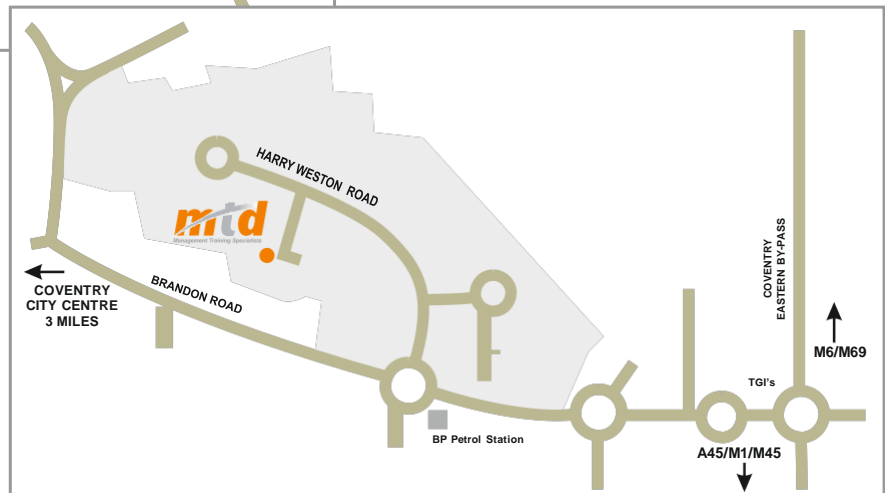

### Directions to MTD's Training Centre:

#### From the M1 Travelling South

- Leave M1 at Junction 21, taking the M69 towards Coventry
- At the end of the M69 it becomes the A46, signposted to Warwick and the M40

#### From the M6

- Leave the M6 at Junction 2. Take the exit from the roundabout signposted A46 to Warwick and the M40
- Follow the road over two mini roundabouts.

- Take the 1st exit at the next roundabout signposted A46 to Warwick.
- At the next roundabout (with TGI Friday's on your right), turn right (third exit) signposted A428 to Coventry City Centre.
- Go straight over two small roundabouts and at third roundabout turn right, signposted to Binley Business Park.
- Continue down Harry Weston Road, past Keogh's and take the next left.
- Continue down to the very end of the road and take a right and you will see our office.

#### From the M1 Travelling North

- Leave M1 at Junction 17, taking the M45 towards Coventry.
- At the end of the M45 it becomes the A45, continue on the A45 towards Coventry.
- After approximately 6 miles, you will reach a large roundabout (called Toollbar End) with a Honda Garage on your left and Shell Petrol Station on your right. At this roundabout, take the 4th exit A46/M69 to Leicester.
- At the next roundabout (with TGI Friday's one your left), turn left (signposted A428 to Coventry City Centre).
- Go stright over two small roundabouts and at third roundabout turn right, signposted to Binley Business Park.
- Continue down Harry Weston Road, past Keogh's and take the next left.
- Continue down to the very end of the road and take a right and you will see our office.